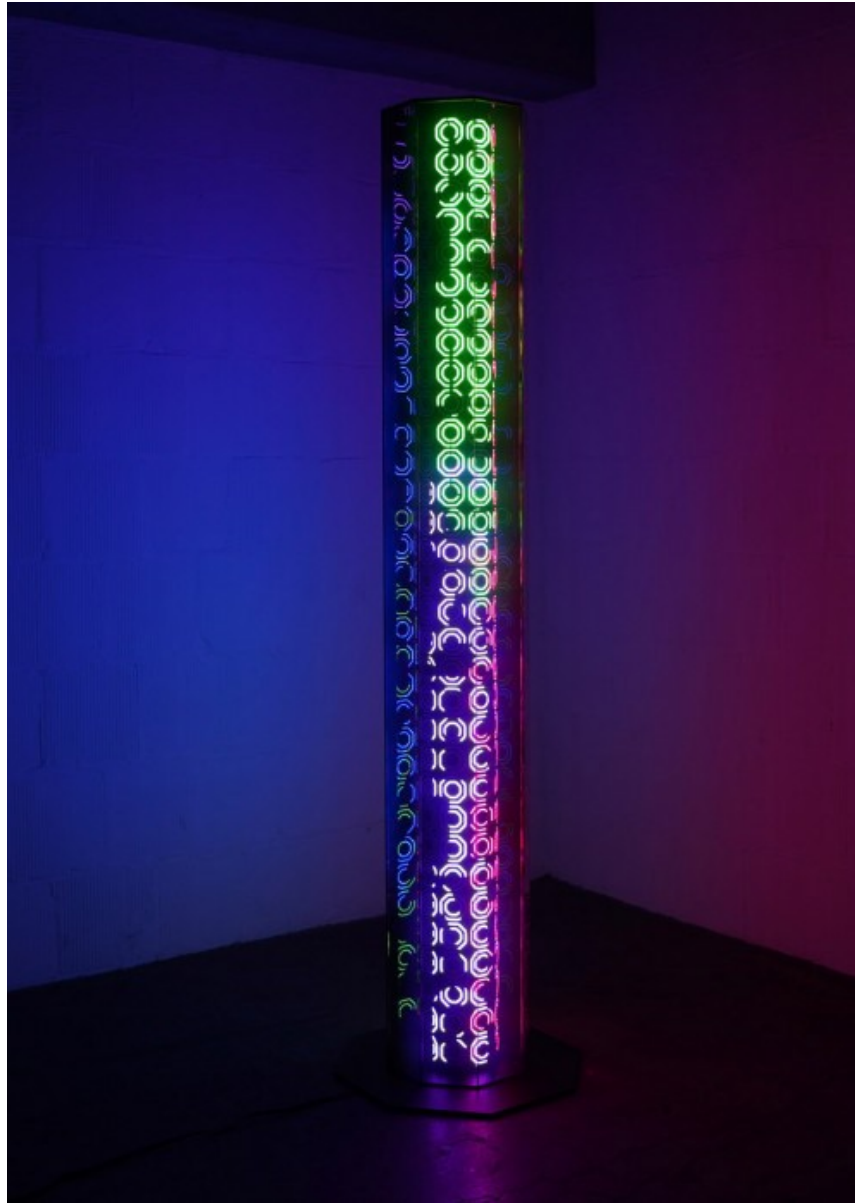

Mads Christensen
I/O, 2020
LEDs, Acrylic, Custom Software
32 x 32 x 2.5 inches
$21,500.00